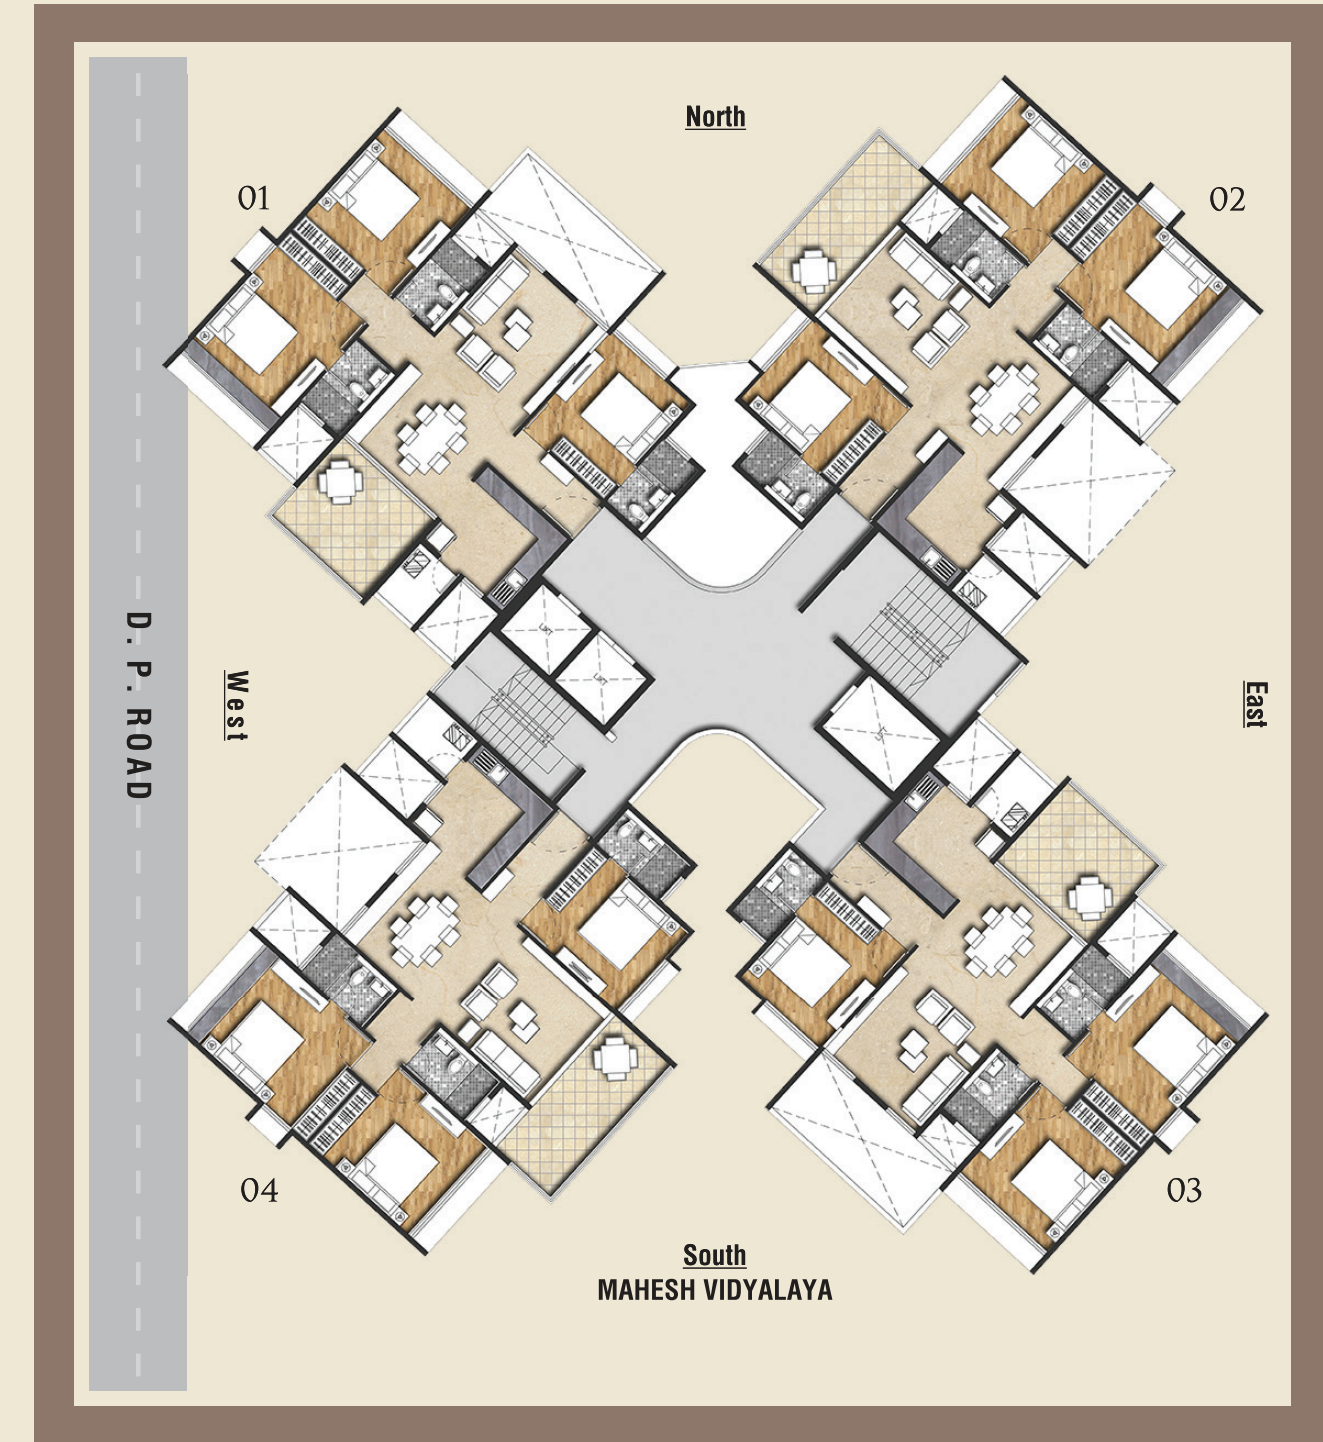

Party Lawn

Infinity Pool

- Amenities List**
- Moonlight Cinema
 - Party Lounge
 - Infinity Sky Swimming Pool
 - O2 Yoga, Meditation & Aerobics Arena
 - Children Play Area
 - Designers Double Height Entrance Lobby with Waiting Lounge
 - Piped Gas by MNGI
 - Multi Level Security System
 - Main Entrance Gate with Security Cabin
 - Landscaped Driveways
 - Internal Tremix Roads
 - Wifi Enabled Campus & Common Dish Antenna
 - CCTV Cameras in all Common Areas
 - 100 % Generator Back up for all Common Amenities and Apartments*
 - 2 High Speed Automatic Elevators & 1 Service Elevator

Moonlight Cinema

Yoga Arena

TYPICAL FLOOR PLANS

Unit	Carpet Area as per Rera (Sq. Ft.)	Enclosed Balcony Area (Sq. Ft.)	Terrace Area (Sq. Ft.)	Total Carpet Area (Sq. Ft.)
3 BHK Type A	864.78	111.52	142.52	1119