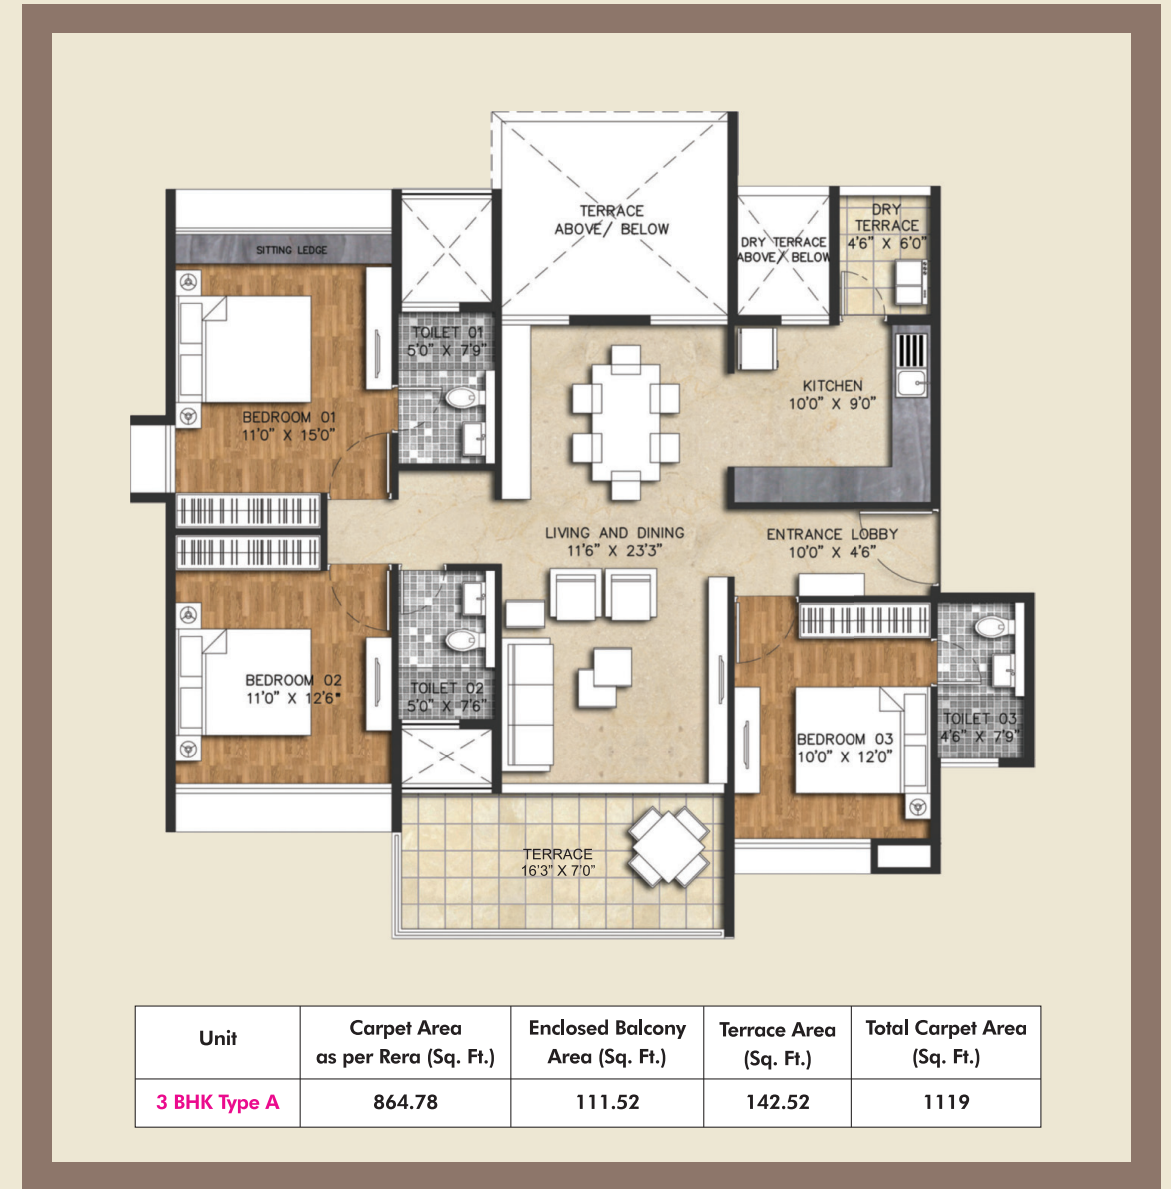

THE ONE THAT HAS IT ALL

Welcome to a lifestyle that measures luxury not merely by square feet or the number of rooms, but by how they are used. No longer will the rooms in your home need to do double duty. Whether it's watching a movie, gaming, exercising, attending to business or showing out-of-town visitors some hospitality, each activity now enjoys its own exclusive room. So you can experience tranquility without interruption.

Party Lawn

Infinity Pool

- Amenities List**
- Moonlight Cinema
 - Party Lounge
 - Infinity Sky Swimming Pool
 - O2 Yoga, Meditation & Aerobics Arena
 - Children Play Area
 - Designers Double Height Entrance Lobby with Waiting Lounge
 - Piped Gas by MNGI
 - Multi Level Security System
 - Main Entrance Gate with Security Cabin
 - Landscaped Driveways
 - Internal Tremix Roads
 - Wifi Enabled Campus & Common Dish Antenna
 - CCTV Cameras in all Common Areas
 - 100 % Generator Back up for all Common Amenities and Apartments*
 - 2 High Speed Automatic Elevators & 1 Service Elevator

Moonlight Cinema

Yoga Arena

TYPICAL FLOOR PLANS

Unit	Carpet Area as per Rera (Sq. Ft.)	Enclosed Balcony Area (Sq. Ft.)	Terrace Area (Sq. Ft.)	Total Carpet Area (Sq. Ft.)
3 BHK Type A	864.78	111.52	142.52	1119